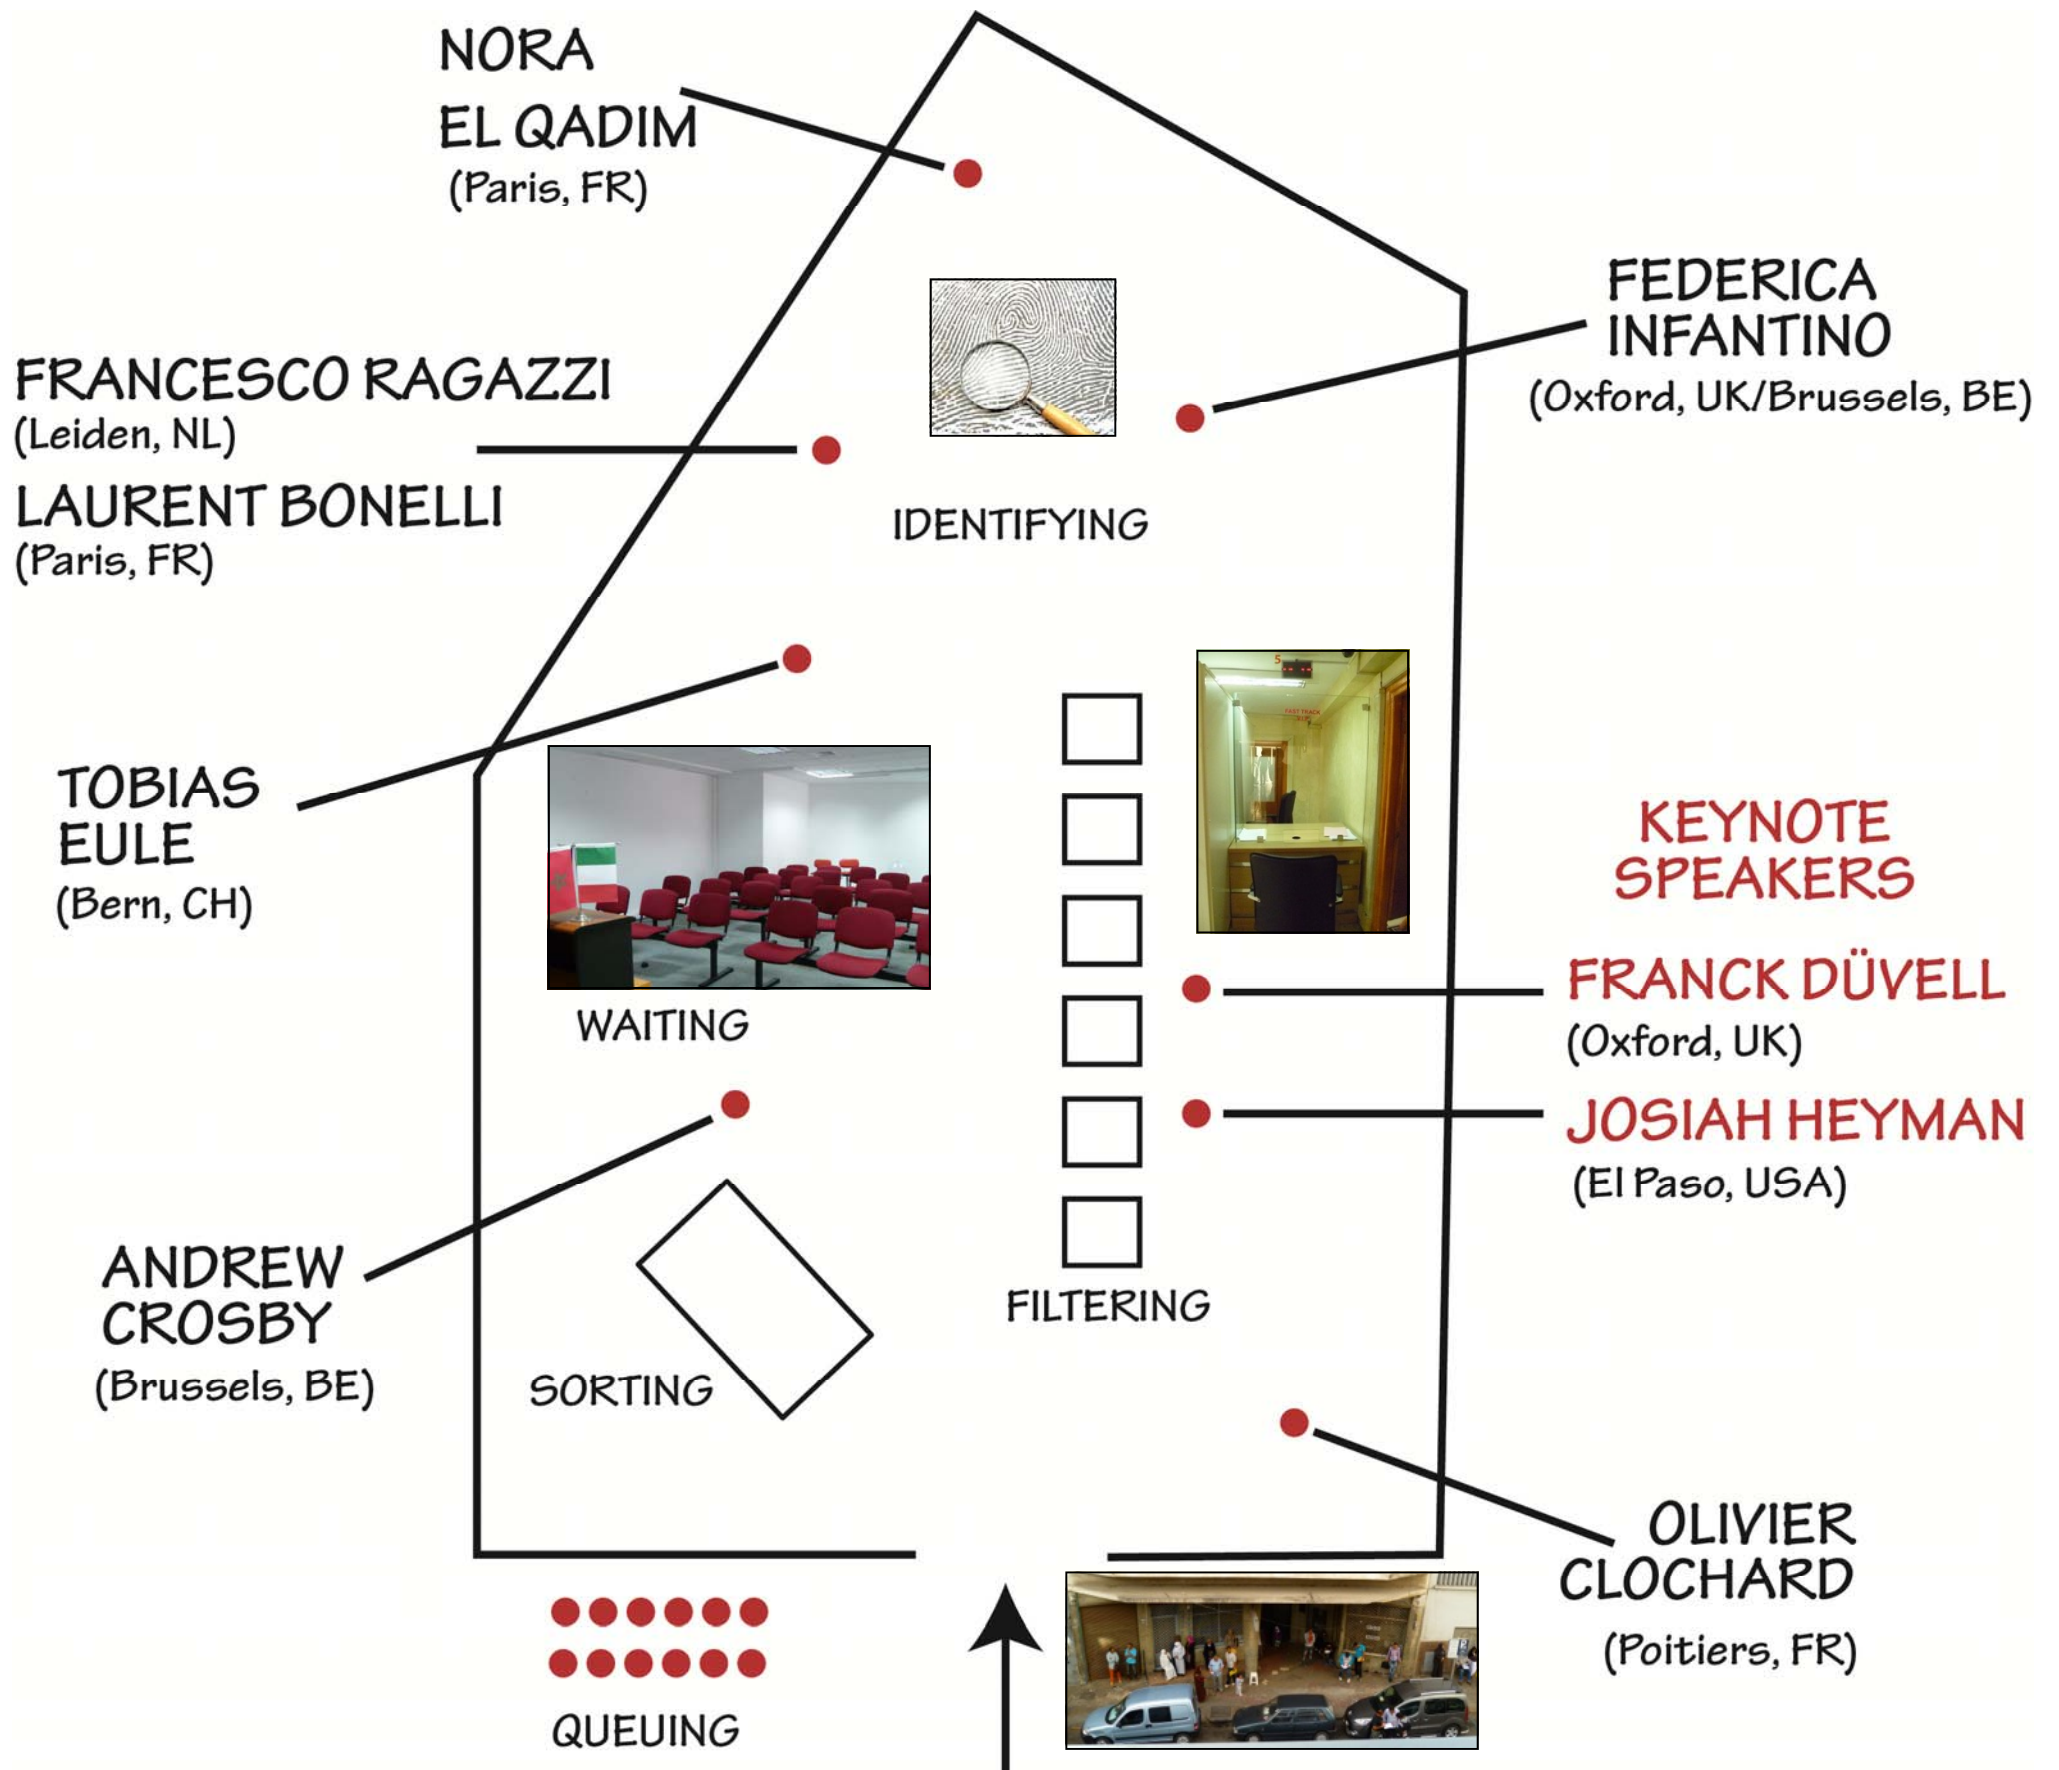

INSIDE BORDER / MIGRATION CONTROL

11th December 2015

9.00 am - 6.00 pm

Institut de Sociologie
ROOM HENRI JANNE (15th floor)
Avenue Jeanne, 44
1050 Brussels

Information & registration (free) on :

<http://germe.ulb.ac.be/events.html>